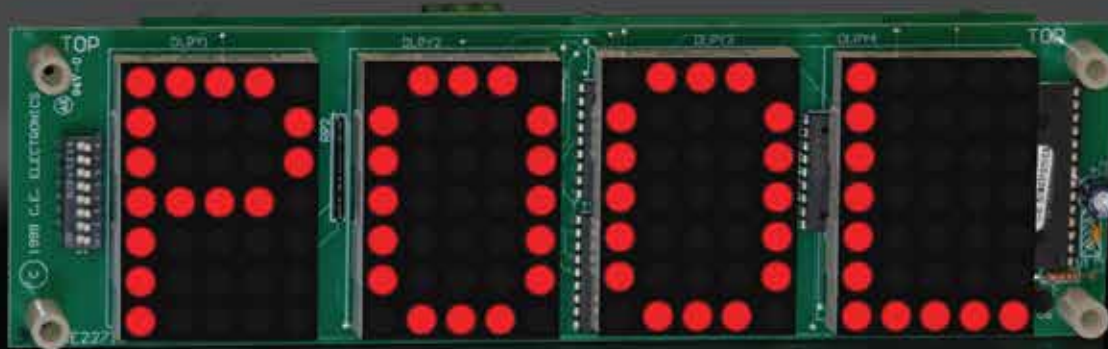

DH420-XXXXX

DOT MATRIX LED DIGITAL INDICATOR

DOT MATRIX

2" CHARACTERS

Dot Matrix LED digital indicator for floor position display, as well as car direction, if desired. Any alphanumeric or custom character can be displayed in either double digit with single "UP/DOWN" arrows or four digit floor designations.

TYPICAL APPLICATIONS:

- > Car-OP Panel
- > Transom-car or Hall

FEATURES:

- > Low cost design
- > Self contained unit
- > Latched input
- > Self testing
- > Scrolling
- > Passing chime output
- > Error detection and correction feature
- > UL listed